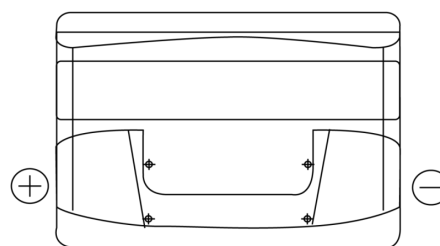

Product overview

Batteries for Cars

Power DB741

| | |
|--------------------------------|---------------|
| Part number | DB741 |
| Technology | Flooded |
| EAN/GTIN | 3661024024563 |
| Voltage | 12 V |
| Capacity | 74.0 Ah |
| CCA | 680 A |
| Length | 278 mm |
| Width | 175 mm |
| Height | 190 mm |
| Box size | L03 |
| Polarity | ETN 1 |
| Terminal Type | EN taper post |
| Hold Down | B13 |
| Weights (subject of variation) | 16.60 kg |

Polarity

Terminal Type

Positive Terminal

Negative Terminal

Hold Down

Design, features and specifications are subject to change without notice. We disclaim any representation or warranty, express or implied, concerning the data or recommendations, and in no event shall be liable for any loss or damage claimed to have arisen as a result. Some products may not be available in your local market.