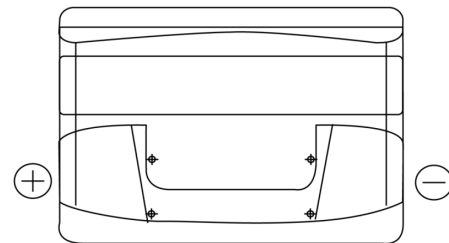

**Product overview**

Batteries for Cars

**Power DB741**

|                                |               |
|--------------------------------|---------------|
| Part number                    | DB741         |
| Technology                     | Flooded       |
| EAN/GTIN                       | 3661024024563 |
| Voltage                        | 12 V          |
| Capacity                       | 74.0 Ah       |
| CCA                            | 680 A         |
| Length                         | 278 mm        |
| Width                          | 175 mm        |
| Height                         | 190 mm        |
| Box size                       | L03           |
| Polarity                       | ETN 1         |
| Terminal Type                  | EN taper post |
| Hold Down                      | B13           |
| Weights (subject of variation) | 16.60 kg      |

**Polarity**

**Terminal Type**

Positive Terminal      Negative Terminal

**Hold Down**

Design, features and specifications are subject to change without notice. We disclaim any representation or warranty, express or implied, concerning the data or recommendations, and in no event shall be liable for any loss or damage claimed to have arisen as a result. Some products may not be available in your local market.