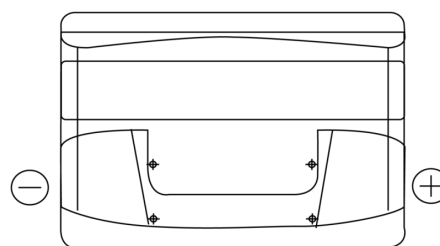

Product overview

Batteries for Cars

Power DB740

Part number	DB740
Technology	Flooded
EAN/GTIN	3661024024556
Voltage	12 V
Capacity	74.0 Ah
CCA	680 A
Length	278 mm
Width	175 mm
Height	190 mm
Box size	L03
Polarity	ETN 0
Terminal Type	EN taper post
Hold Down	B13
Weights (subject of variation)	16.60 kg

Polarity

Terminal Type

Hold Down

Design, features and specifications are subject to change without notice. We disclaim any representation or warranty, express or implied, concerning the data or recommendations, and in no event shall be liable for any loss or damage claimed to have arisen as a result. Some products may not be available in your local market.