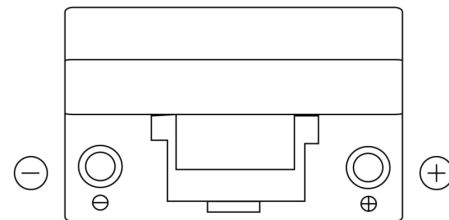

**Product overview**

Batteries for Cars

**Power DB704**

Part number	DB704
Technology	Flooded
EAN/GTIN	3661024024433
Voltage	12 V
Capacity	70.0 Ah
CCA	540 A
Length	270 mm
Width	173 mm
Height	222 mm
Box size	D26
Polarity	ETN 0
Terminal Type	EN taper post
Hold Down	Korean B1+B6
Weights (subject of variation)	16.10 kg

**Polarity**

**Terminal Type**

**Hold Down**

Design, features and specifications are subject to change without notice. We disclaim any representation or warranty, express or implied, concerning the data or recommendations, and in no event shall be liable for any loss or damage claimed to have arisen as a result. Some products may not be available in your local market.