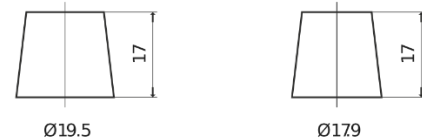

Terminal Type

Positive Terminal

Negative Terminal