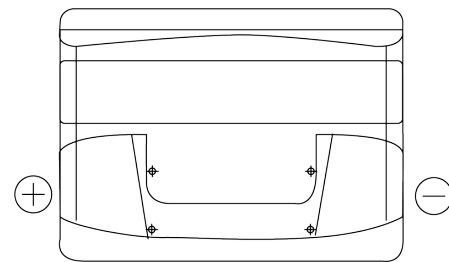

Product overview

Batteries for Cars

Power DB621

Part number	DB621
Technology	Flooded
EAN/GTIN	3661024024549
Voltage	12 V
Capacity	62.0 Ah
CCA	540 A
Length	242 mm
Width	175 mm
Height	190 mm
Box size	L02
Polarity	ETN 1
Terminal Type	EN taper post
Hold Down	B13
Weights (subject of variation)	14.20 kg

Polarity

Terminal Type

Positive Terminal

Negative Terminal

Hold Down

Design, features and specifications are subject to change without notice. We disclaim any representation or warranty, express or implied, concerning the data or recommendations, and in no event shall be liable for any loss or damage claimed to have arisen as a result. Some products may not be available in your local market.