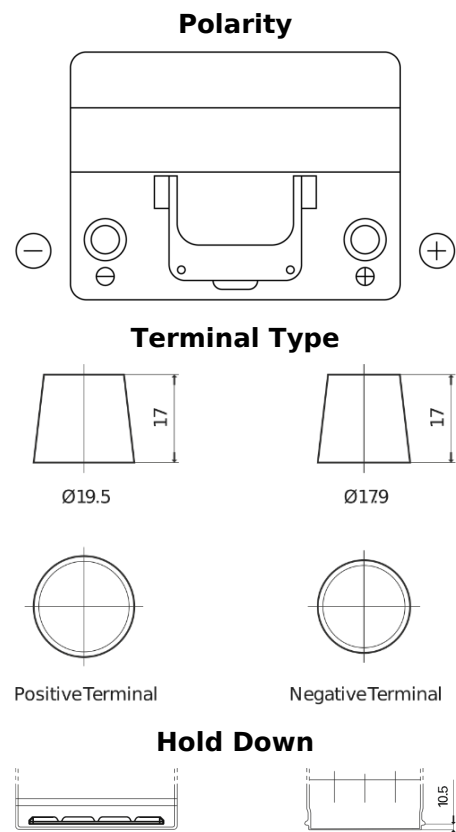

**Product overview**

Batteries for Cars

**Power DB604**

Part number	DB604
Technology	Flooded
EAN/GTIN	3661024024419
Voltage	12 V
Capacity	60.0 Ah
CCA	480 A
Length	230 mm
Width	173 mm
Height	222 mm
Box size	D23
Polarity	ETN 0
Terminal Type	EN taper post
Hold Down	Korean B1
Weights (subject of variation)	14.60 kg