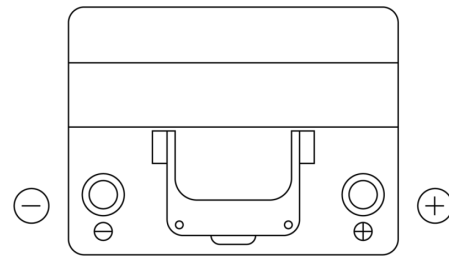

Product overview

Batteries for Cars

Power DB604

Part number	DB604
Technology	Flooded
EAN/GTIN	3661024024419
Voltage	12 V
Capacity	60.0 Ah
CCA	480 A
Length	230 mm
Width	173 mm
Height	222 mm
Box size	D23
Polarity	ETN 0
Terminal Type	EN taper post
Hold Down	Korean B1
Weights (subject of variation)	14.60 kg

Polarity

Terminal Type

Positive Terminal Negative Terminal

Hold Down

Design, features and specifications are subject to change without notice. We disclaim any representation or warranty, express or implied, concerning the data or recommendations, and in no event shall be liable for any loss or damage claimed to have arisen as a result. Some products may not be available in your local market.