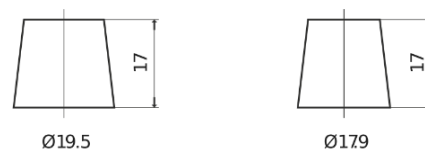

**Product overview**

Batteries for Cars

**Power DB604**

Part number	DB604
Technology	Flooded
EAN/GTIN	3661024024419
Voltage	12 V
Capacity	60.0 Ah
CCA	480 A
Length	230 mm
Width	173 mm
Height	222 mm
Box size	D23
Polarity	ETN 0
Terminal Type	EN taper post
Hold Down	Korean B1
Weights (subject of variation)	14.60 kg

**Polarity**

**Terminal Type**

Positive Terminal

Negative Terminal

**Hold Down**

Design, features and specifications are subject to change without notice. We disclaim any representation or warranty, express or implied, concerning the data or recommendations, and in no event shall be liable for any loss or damage claimed to have arisen as a result. Some products may not be available in your local market.