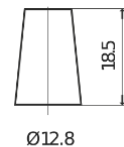

Product overview

Batteries for Cars

Excell EB356A

Part number	EB356A
Technology	Flooded
EAN/GTIN	3661024034883
Voltage	12 V
Capacity	35 Ah
CCA	240 A
Length	187 mm
Width	127 mm
Height	220 mm
Box size	B19
Polarity	ETN 0
Terminal Type	JIS taper post
Hold Down	Korean B1 Long
Weights (subject of variation)	8.90 kg

Polarity

Terminal Type

Positive Terminal

Negative Terminal

Hold Down

Design, features and specifications are subject to change without notice. We disclaim any representation or warranty, express or implied, concerning the data or recommendations, and in no event shall be liable for any loss or damage claimed to have arisen as a result. Some products may not be available in your local market.