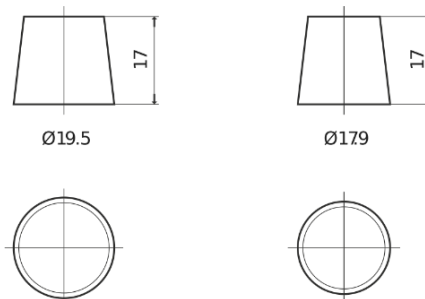

**Product overview**

Batteries for Cars

**Power DB442**

Part number	DB442
Technology	Flooded
EAN/GTIN	3661024024600
Voltage	12 V
Capacity	44.0 Ah
CCA	420 A
Length	207 mm
Width	175 mm
Height	175 mm
Box size	LB1
Polarity	ETN 0
Terminal Type	EN taper post
Hold Down	B13
Weights (subject of variation)	10.60 kg

**Polarity**

**Terminal Type**

Positive Terminal

Negative Terminal

**Hold Down**

Design, features and specifications are subject to change without notice. We disclaim any representation or warranty, express or implied, concerning the data or recommendations, and in no event shall be liable for any loss or damage claimed to have arisen as a result. Some products may not be available in your local market.