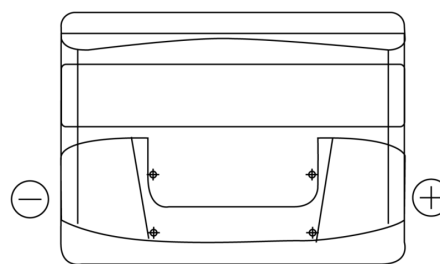

**Product overview**

Batteries for Cars

**Power DB442**

Part number	DB442
Technology	Flooded
EAN/GTIN	3661024024600
Voltage	12 V
Capacity	44.0 Ah
CCA	420 A
Length	207 mm
Width	175 mm
Height	175 mm
Box size	LB1
Polarity	ETN 0
Terminal Type	EN taper post
Hold Down	B13
Weights (subject of variation)	10.60 kg

**Polarity**

**Terminal Type**

Positive Terminal

Negative Terminal

**Hold Down**

Design, features and specifications are subject to change without notice. We disclaim any representation or warranty, express or implied, concerning the data or recommendations, and in no event shall be liable for any loss or damage claimed to have arisen as a result. Some products may not be available in your local market.