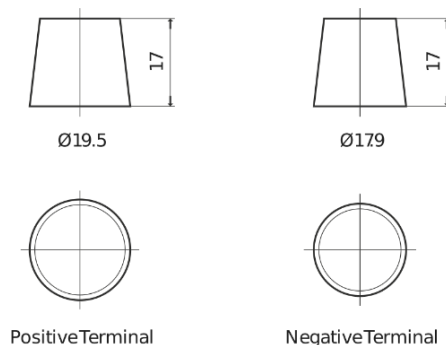

Terminal Type

Hold Down

Design, features and specifications are subject to change without notice. We disclaim any representation or warranty, express or implied, concerning the data or recommendations, and in no event shall be liable for any loss or damage claimed to have arisen as a result. Some products may not be available in your local market.