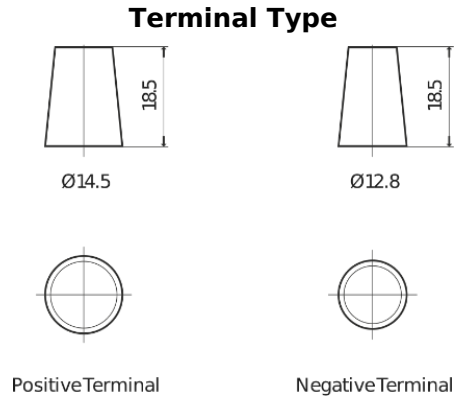

Product overview

Batteries for Cars

Power DB357

Part number	DB357
Technology	Flooded
EAN/GTIN	3661024024341
Voltage	12 V
Capacity	35.0 Ah
CCA	240 A
Length	187 mm
Width	127 mm
Height	220 mm
Box size	B19
Polarity	ETN 1
Terminal Type	JIS taper post
Hold Down	B0
Weights (subject of variation)	8.90 kg