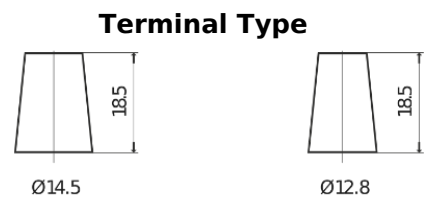

**Product overview**

Batteries for Cars

**Power DB357**

Part number	DB357
Technology	Flooded
EAN/GTIN	3661024024341
Voltage	12 V
Capacity	35.0 Ah
CCA	240 A
Length	187 mm
Width	127 mm
Height	220 mm
Box size	B19
Polarity	ETN 1
Terminal Type	JIS taper post
Hold Down	B0
Weights (subject of variation)	8.90 kg