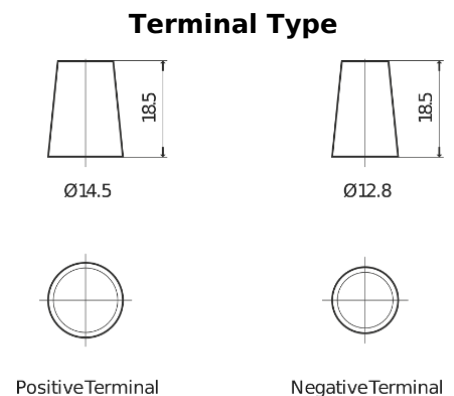

**Product overview**

Batteries for Cars

**Power DB356**

Part number	DB356
Technology	Flooded
EAN/GTIN	3661024024334
Voltage	12 V
Capacity	35.0 Ah
CCA	240 A
Length	187 mm
Width	127 mm
Height	220 mm
Box size	B19
Polarity	ETN 0
Terminal Type	JIS taper post
Hold Down	B0
Weights (subject of variation)	8.90 kg