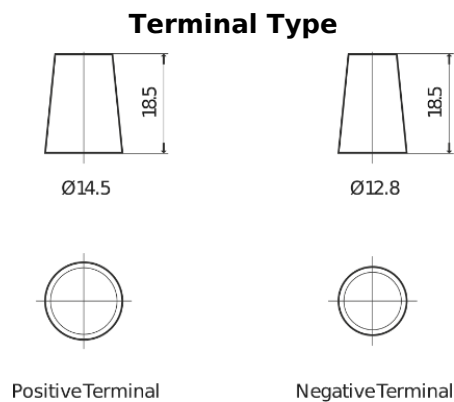

**Product overview**

Batteries for Cars

**Power DB356**

Part number	DB356
Technology	Flooded
EAN/GTIN	3661024024334
Voltage	12 V
Capacity	35.0 Ah
CCA	240 A
Length	187 mm
Width	127 mm
Height	220 mm
Box size	B19
Polarity	ETN 0
Terminal Type	JIS taper post
Hold Down	B0
Weights (subject of variation)	8.90 kg