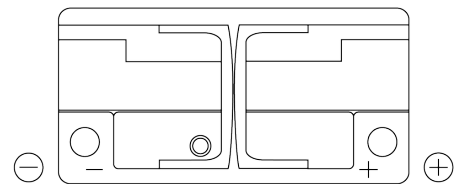

Product overview

Batteries for Cars

Power DB1100

Part number	DB1100
Technology	Flooded
EAN/GTIN	3661024026239
Voltage	12 V
Capacity	110.0 Ah
CCA	850 A
Length	392 mm
Width	175 mm
Height	190 mm
Box size	L06
Polarity	ETN 0
Terminal Type	EN taper post
Hold Down	B13
Weights (subject of variation)	26.30 kg

Polarity

Terminal Type

Positive Terminal

Negative Terminal

Hold Down

Design, features and specifications are subject to change without notice. We disclaim any representation or warranty, express or implied, concerning the data or recommendations, and in no event shall be liable for any loss or damage claimed to have arisen as a result. Some products may not be available in your local market.