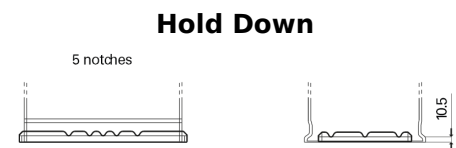

Product overview

Batteries for Cars

Power DB1100

Part number	DB1100
Technology	Flooded
EAN/GTIN	3661024026239
Voltage	12 V
Capacity	110.0 Ah
CCA	850 A
Length	392 mm
Width	175 mm
Height	190 mm
Box size	L06
Polarity	ETN 0
Terminal Type	EN taper post
Hold Down	B13
Weights (subject of variation)	26.30 kg