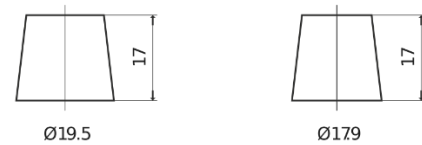

Product overview

Batteries for Cars

Power DB1100

Part number	DB1100
Technology	Flooded
EAN/GTIN	3661024026239
Voltage	12 V
Capacity	110.0 Ah
CCA	850 A
Length	392 mm
Width	175 mm
Height	190 mm
Box size	L06
Polarity	ETN 0
Terminal Type	EN taper post
Hold Down	B13
Weights (subject of variation)	26.30 kg

Polarity

Terminal Type

Positive Terminal

Negative Terminal

Hold Down

Design, features and specifications are subject to change without notice. We disclaim any representation or warranty, express or implied, concerning the data or recommendations, and in no event shall be liable for any loss or damage claimed to have arisen as a result. Some products may not be available in your local market.