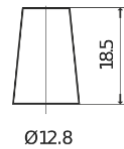

**Product overview**

Batteries for Cars

**Formula FB357**

Part number	FB357
Technology	Flooded
EAN/GTIN	3661024044349
Voltage	12 V
Capacity	35 Ah
CCA	240 A
Length	187 mm
Width	127 mm
Height	220 mm
Box size	B19
Polarity	ETN 1
Terminal Type	JIS taper post
Hold Down	B0
Weights (subject of variation)	8.90 kg

**Polarity**

**Terminal Type**

Positive Terminal

Negative Terminal

**Hold Down**

Design, features and specifications are subject to change without notice. We disclaim any representation or warranty, express or implied, concerning the data or recommendations, and in no event shall be liable for any loss or damage claimed to have arisen as a result. Some products may not be available in your local market.