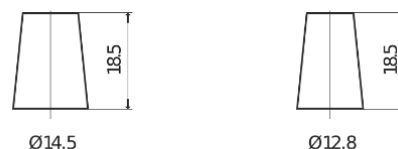

**Product overview**

Batteries for Cars

**Excell EB357**

Part number	EB357
Technology	Flooded
EAN/GTIN	3661024034340
Voltage	12 V
Capacity	35 Ah
CCA	240 A
Length	187 mm
Width	127 mm
Height	220 mm
Box size	B19
Polarity	ETN 1
Terminal Type	JIS taper post
Hold Down	B0
Weights (subject of variation)	8.90 kg

**Polarity**

**Terminal Type**

Positive Terminal

Negative Terminal

**Hold Down**

Design, features and specifications are subject to change without notice. We disclaim any representation or warranty, express or implied, concerning the data or recommendations, and in no event shall be liable for any loss or damage claimed to have arisen as a result. Some products may not be available in your local market.