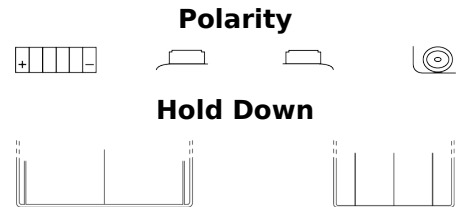

Product overview

Batteries for Motorcycles, ATVs, Snowmobiles, Garden

GEL GEL12-14

Part number	GEL12-14
Technology	GEL
EAN/GTIN	3661024035200
Voltage	12 V
Capacity	14 Ah
CCA	150 A
Length	150 mm
Width	90 mm
Height	145 mm
Box size	C56
Polarity	ETN 1
Terminal Type	Female M6
Hold Down	B0
Weights (subject of variation)	5.10 kg