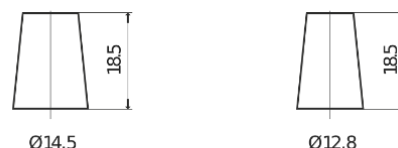

Terminal Type