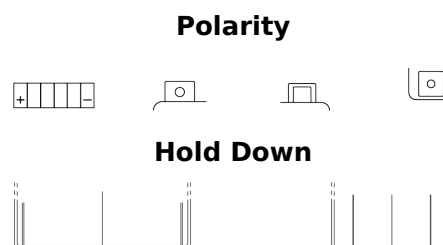

Product overview

Batteries for Motorcycles, ATVs, Snowmobiles, Garden

Li-Ion ELTX14H

Part number	ELTX14H
Technology	Li-Ion
EAN/GTIN	3661024036801
Voltage	12 V
Capacity	4 Ah
CCA	240 A
Watt hour	48 Wh
Length	150 mm
Width	90 mm
Height	95 mm
Box size	C53
Polarity	ETN 1
Terminal Type	M12
Hold Down	B0
Weights (subject of variation)	0.90 kg