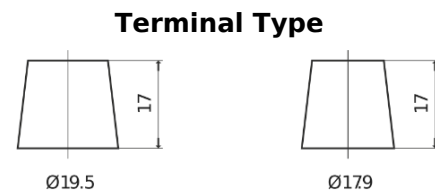

**Product overview**

Batteries for Trucks, Buses, Construction, Agriculture

**EndurancePRO EFB TX2253**

Part number	TX2253
Technology	EFB
EAN/GTIN	3661024056632
Voltage	12 V
Capacity	225.0 Ah
CCA	1150 A
Length	518 mm
Width	274 mm
Height	240 mm
Box size	D06
Polarity	ETN 3
Terminal Type	EN taper post
Hold Down	B0
Weights (subject of variation)	60.10 kg