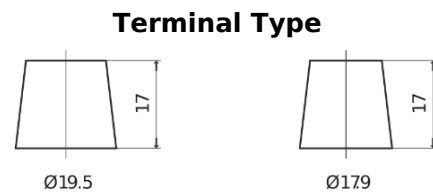

Product overview

Batteries for Trucks, Buses, Construction, Agriculture

EndurancePRO EFB TX1803

Part number	TX1803
Technology	EFB
EAN/GTIN	3661024056625
Voltage	12 V
Capacity	180.0 Ah
CCA	1000 A
Length	513 mm
Width	223 mm
Height	223 mm
Box size	D05
Polarity	ETN 3
Terminal Type	EN taper post
Hold Down	B0
Weights (subject of variation)	46.10 kg