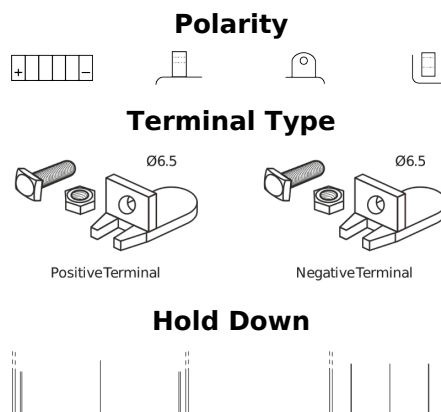

**Product overview**

Batteries for Motorcycles, ATVs, Snowmobiles, Garden

**GEL GEL12-30**

Part number	GEL12-30
Technology	GEL
EAN/GTIN	3661024034081
Voltage	12 V
Capacity	30 Ah
CCA	180 A
Length	197 mm
Width	132 mm
Height	186 mm
Box size	U01
Polarity	ETN 1
Terminal Type	EN full Ford lug
Hold Down	B0
Weights (subject of variation)	11.10 kg