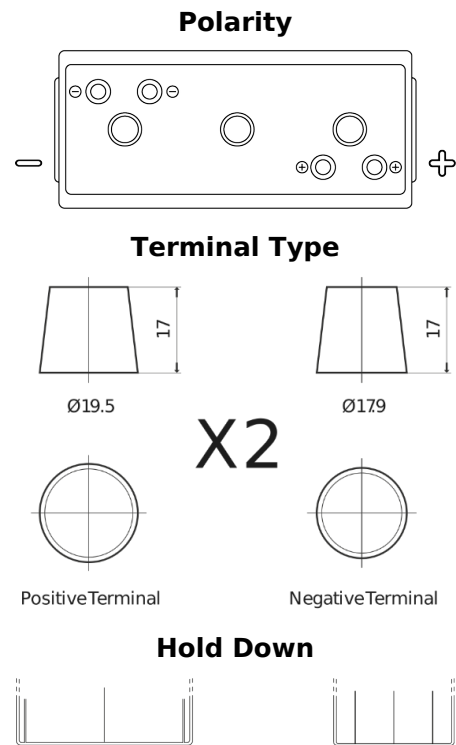

Product overview

Batteries for Marine and Leisure

Vintage EU200-6

Part number	EU200-6
Technology	Flooded
EAN/GTIN	3661024036139
Voltage	6 V
Capacity	200 Ah
CCA	1150 A
Length	398 mm
Width	174 mm
Height	234 mm
Box size	M06
Polarity	ETN 0
Terminal Type	Twin EN taper posts
Hold Down	B0
Weights (subject of variation)	27.80 kg