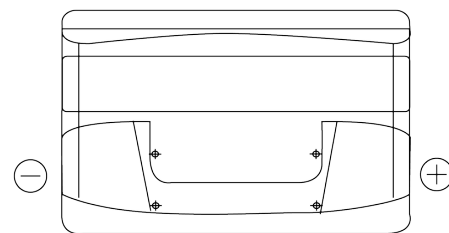

Product overview

Batteries for Cars

Technica TB852

Part number	TB852
Technology	Flooded
EAN/GTIN	3661024054669
Voltage	12 V
Capacity	85 Ah
CCA	760 A
Length	353 mm
Width	175 mm
Height	175 mm
Box size	LB5
Polarity	ETN 0
Terminal Type	EN taper post
Hold Down	B13
Weights (subject of variation)	19.40 kg

Polarity

Terminal Type

Positive Terminal

Negative Terminal

Hold Down

Design, features and specifications are subject to change without notice. We disclaim any representation or warranty, express or implied, concerning the data or recommendations, and in no event shall be liable for any loss or damage claimed to have arisen as a result. Some products may not be available in your local market.