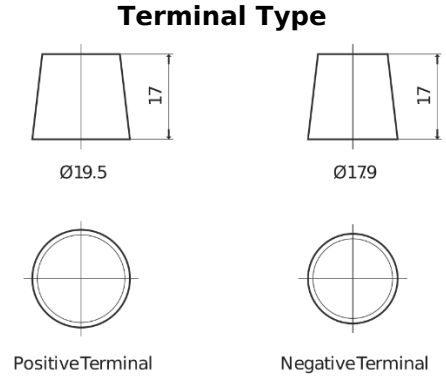

Product overview

Batteries for Cars

Formula FB852

Part number	FB852
Technology	Flooded
EAN/GTIN	3661024044660
Voltage	12 V
Capacity	85 Ah
CCA	760 A
Length	353 mm
Width	175 mm
Height	175 mm
Box size	LB5
Polarity	ETN 0
Terminal Type	EN taper post
Hold Down	B13
Weights (subject of variation)	19.40 kg