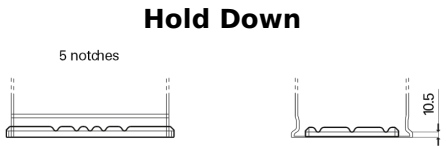

Product overview

Batteries for Cars

Formula FB852

Part number	FB852
Technology	Flooded
EAN/GTIN	3661024044660
Voltage	12 V
Capacity	85 Ah
CCA	760 A
Length	353 mm
Width	175 mm
Height	175 mm
Box size	LB5
Polarity	ETN 0
Terminal Type	EN taper post
Hold Down	B13
Weights (subject of variation)	19.40 kg