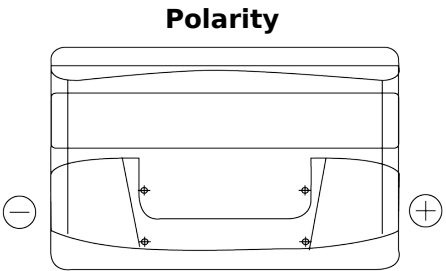

Product overview

Batteries for Cars

Formula FB852

Part number	FB852
Technology	Flooded
EAN/GTIN	3661024044660
Voltage	12 V
Capacity	85 Ah
CCA	760 A
Length	353 mm
Width	175 mm
Height	175 mm
Box size	LB5
Polarity	ETN 0
Terminal Type	EN taper post
Hold Down	B13
Weights (subject of variation)	19.40 kg