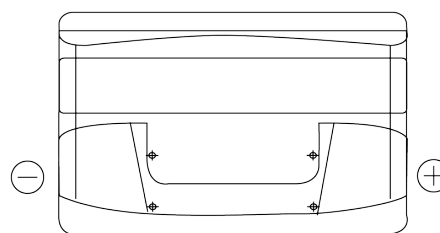

**Product overview**

Batteries for Cars

**Excell EB852**

Part number	EB852
Technology	Flooded
EAN/GTIN	3661024034661
Voltage	12 V
Capacity	85 Ah
CCA	760 A
Length	353 mm
Width	175 mm
Height	175 mm
Box size	LB5
Polarity	ETN 0
Terminal Type	EN taper post
Hold Down	B13
Weights (subject of variation)	19.40 kg

**Polarity**

**Terminal Type**

Positive Terminal

Negative Terminal

**Hold Down**

Design, features and specifications are subject to change without notice. We disclaim any representation or warranty, express or implied, concerning the data or recommendations, and in no event shall be liable for any loss or damage claimed to have arisen as a result. Some products may not be available in your local market.