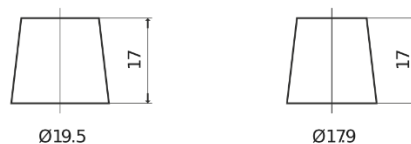

**Product overview**

Batteries for Cars

**Excell EB852**

Part number	EB852
Technology	Flooded
EAN/GTIN	3661024034661
Voltage	12 V
Capacity	85 Ah
CCA	760 A
Length	353 mm
Width	175 mm
Height	175 mm
Box size	LB5
Polarity	ETN 0
Terminal Type	EN taper post
Hold Down	B13
Weights (subject of variation)	19.40 kg

**Polarity**

**Terminal Type**

Positive Terminal

Negative Terminal

**Hold Down**

Design, features and specifications are subject to change without notice. We disclaim any representation or warranty, express or implied, concerning the data or recommendations, and in no event shall be liable for any loss or damage claimed to have arisen as a result. Some products may not be available in your local market.