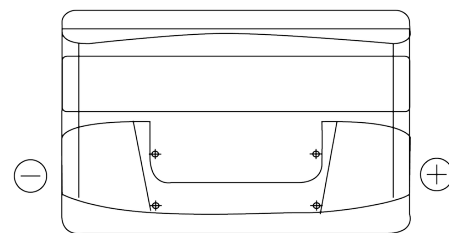

**Product overview**

Batteries for Cars

**Excell EB852**

Part number	EB852
Technology	Flooded
EAN/GTIN	3661024034661
Voltage	12 V
Capacity	85 Ah
CCA	760 A
Length	353 mm
Width	175 mm
Height	175 mm
Box size	LB5
Polarity	ETN 0
Terminal Type	EN taper post
Hold Down	B13
Weights (subject of variation)	19.40 kg

**Polarity**

**Terminal Type**

Positive Terminal

Negative Terminal

**Hold Down**

Design, features and specifications are subject to change without notice. We disclaim any representation or warranty, express or implied, concerning the data or recommendations, and in no event shall be liable for any loss or damage claimed to have arisen as a result. Some products may not be available in your local market.