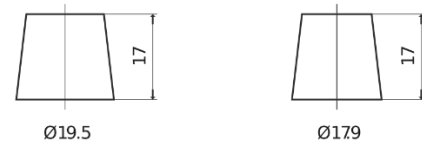

Product overview

Batteries for Cars

Power DB852

Part number	DB852
Technology	Flooded
EAN/GTIN	3661024024662
Voltage	12 V
Capacity	85 Ah
CCA	760 A
Length	353 mm
Width	175 mm
Height	175 mm
Box size	LB5
Polarity	ETN 0
Terminal Type	EN taper post
Hold Down	B13
Weights (subject of variation)	19.40 kg

Polarity

Terminal Type

Positive Terminal

Negative Terminal

Hold Down

Design, features and specifications are subject to change without notice. We disclaim any representation or warranty, express or implied, concerning the data or recommendations, and in no event shall be liable for any loss or damage claimed to have arisen as a result. Some products may not be available in your local market.