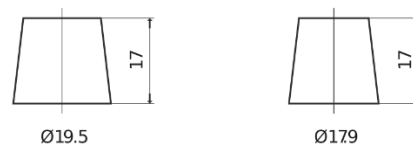

**Product overview**

Batteries for Cars

**Power DB852**

Part number	DB852
Technology	Flooded
EAN/GTIN	3661024024662
Voltage	12 V
Capacity	85 Ah
CCA	760 A
Length	353 mm
Width	175 mm
Height	175 mm
Box size	LB5
Polarity	ETN 0
Terminal Type	EN taper post
Hold Down	B13
Weights (subject of variation)	19.40 kg

**Polarity**

**Terminal Type**

Positive Terminal

Negative Terminal

**Hold Down**

Design, features and specifications are subject to change without notice. We disclaim any representation or warranty, express or implied, concerning the data or recommendations, and in no event shall be liable for any loss or damage claimed to have arisen as a result. Some products may not be available in your local market.