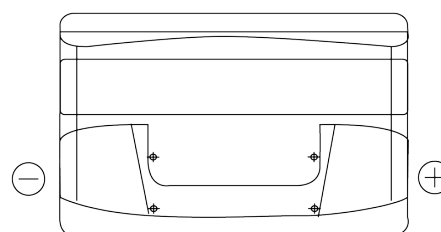

**Product overview**

Batteries for Cars

**Power DB852**

Part number	DB852
Technology	Flooded
EAN/GTIN	3661024024662
Voltage	12 V
Capacity	85 Ah
CCA	760 A
Length	353 mm
Width	175 mm
Height	175 mm
Box size	LB5
Polarity	ETN 0
Terminal Type	EN taper post
Hold Down	B13
Weights (subject of variation)	19.40 kg

**Polarity**

**Terminal Type**

Positive Terminal

Negative Terminal

**Hold Down**

Design, features and specifications are subject to change without notice. We disclaim any representation or warranty, express or implied, concerning the data or recommendations, and in no event shall be liable for any loss or damage claimed to have arisen as a result. Some products may not be available in your local market.