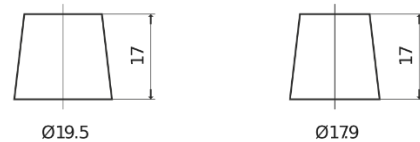

Product overview

Batteries for Cars

Technica TB802

Part number	TB802
Technology	Flooded
EAN/GTIN	3661024054652
Voltage	12 V
Capacity	80 Ah
CCA	700 A
Length	315 mm
Width	175 mm
Height	175 mm
Box size	LB4
Polarity	ETN 0
Terminal Type	EN taper post
Hold Down	B13
Weights (subject of variation)	17.80 kg

Polarity

Terminal Type

Positive Terminal

Negative Terminal

Hold Down

Design, features and specifications are subject to change without notice. We disclaim any representation or warranty, express or implied, concerning the data or recommendations, and in no event shall be liable for any loss or damage claimed to have arisen as a result. Some products may not be available in your local market.