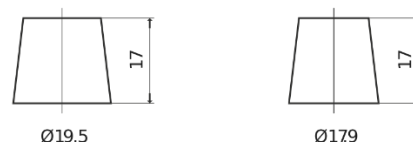

Product overview

Batteries for Cars

Technica TB802

Part number	TB802
Technology	Flooded
EAN/GTIN	3661024054652
Voltage	12 V
Capacity	80 Ah
CCA	700 A
Length	315 mm
Width	175 mm
Height	175 mm
Box size	LB4
Polarity	ETN 0
Terminal Type	EN taper post
Hold Down	B13
Weights (subject of variation)	17.80 kg

Polarity

Terminal Type

Positive Terminal

Negative Terminal

Hold Down

Design, features and specifications are subject to change without notice. We disclaim any representation or warranty, express or implied, concerning the data or recommendations, and in no event shall be liable for any loss or damage claimed to have arisen as a result. Some products may not be available in your local market.