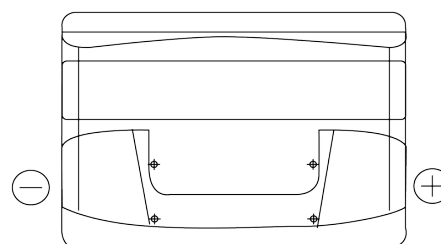

Product overview

Batteries for Cars

Technica TB802

Part number	TB802
Technology	Flooded
EAN/GTIN	3661024054652
Voltage	12 V
Capacity	80 Ah
CCA	700 A
Length	315 mm
Width	175 mm
Height	175 mm
Box size	LB4
Polarity	ETN 0
Terminal Type	EN taper post
Hold Down	B13
Weights (subject of variation)	17.80 kg

Polarity

Terminal Type

Positive Terminal

Negative Terminal

Hold Down

Design, features and specifications are subject to change without notice. We disclaim any representation or warranty, express or implied, concerning the data or recommendations, and in no event shall be liable for any loss or damage claimed to have arisen as a result. Some products may not be available in your local market.