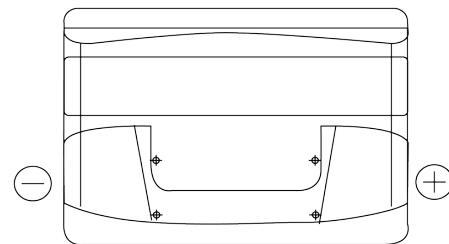

Product overview

Batteries for Cars

Technica TB802

Part number	TB802
Technology	Flooded
EAN/GTIN	3661024054652
Voltage	12 V
Capacity	80 Ah
CCA	700 A
Length	315 mm
Width	175 mm
Height	175 mm
Box size	LB4
Polarity	ETN 0
Terminal Type	EN taper post
Hold Down	B13
Weights (subject of variation)	17.80 kg

Polarity

Terminal Type

Positive Terminal

Negative Terminal

Hold Down

Design, features and specifications are subject to change without notice. We disclaim any representation or warranty, express or implied, concerning the data or recommendations, and in no event shall be liable for any loss or damage claimed to have arisen as a result. Some products may not be available in your local market.