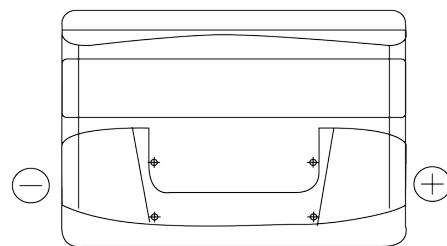

Product overview

Batteries for Cars

Formula FB802

Part number	FB802
Technology	Flooded
EAN/GTIN	3661024044653
Voltage	12 V
Capacity	80 Ah
CCA	700 A
Length	315 mm
Width	175 mm
Height	175 mm
Box size	LB4
Polarity	ETN 0
Terminal Type	EN taper post
Hold Down	B13
Weights (subject of variation)	17.80 kg

Polarity

Terminal Type

Positive Terminal

Negative Terminal

Hold Down

Design, features and specifications are subject to change without notice. We disclaim any representation or warranty, express or implied, concerning the data or recommendations, and in no event shall be liable for any loss or damage claimed to have arisen as a result. Some products may not be available in your local market.