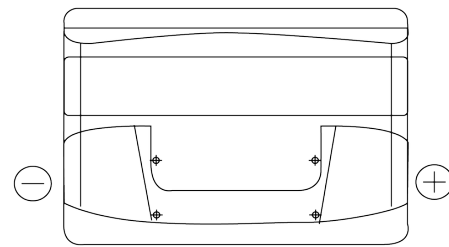

**Product overview**

Batteries for Cars

**Excell EB802**

|                                |               |
|--------------------------------|---------------|
| Part number                    | EB802         |
| Technology                     | Flooded       |
| EAN/GTIN                       | 3661024034654 |
| Voltage                        | 12 V          |
| Capacity                       | 80 Ah         |
| CCA                            | 700 A         |
| Length                         | 315 mm        |
| Width                          | 175 mm        |
| Height                         | 175 mm        |
| Box size                       | LB4           |
| Polarity                       | ETN 0         |
| Terminal Type                  | EN taper post |
| Hold Down                      | B13           |
| Weights (subject of variation) | 17.80 kg      |

**Polarity**

**Terminal Type**

Positive Terminal

Negative Terminal

**Hold Down**

Design, features and specifications are subject to change without notice. We disclaim any representation or warranty, express or implied, concerning the data or recommendations, and in no event shall be liable for any loss or damage claimed to have arisen as a result. Some products may not be available in your local market.