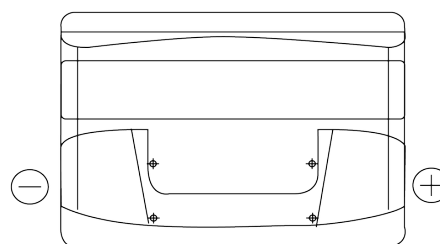

Product overview

Batteries for Cars

Excell EB802

Part number	EB802
Technology	Flooded
EAN/GTIN	3661024034654
Voltage	12 V
Capacity	80 Ah
CCA	700 A
Length	315 mm
Width	175 mm
Height	175 mm
Box size	LB4
Polarity	ETN 0
Terminal Type	EN taper post
Hold Down	B13
Weights (subject of variation)	17.80 kg

Polarity

Terminal Type

Positive Terminal

Negative Terminal

Hold Down

Design, features and specifications are subject to change without notice. We disclaim any representation or warranty, express or implied, concerning the data or recommendations, and in no event shall be liable for any loss or damage claimed to have arisen as a result. Some products may not be available in your local market.