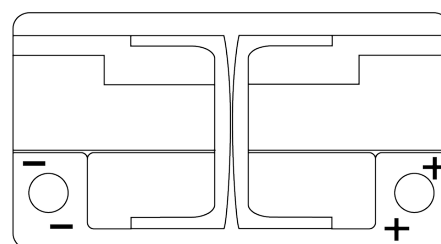

Product overview

Batteries for Cars

Premium EA722

Part number	EA722
Technology	Flooded
EAN/GTIN	3661024034289
Voltage	12 V
Capacity	72 Ah
CCA	720 A
Length	278 mm
Width	175 mm
Height	175 mm
Box size	LB3
Polarity	ETN 0
Terminal Type	EN taper post
Hold Down	B13
Weights (subject of variation)	15.90 kg

Polarity

Terminal Type

Positive Terminal

Negative Terminal

Hold Down

Design, features and specifications are subject to change without notice. We disclaim any representation or warranty, express or implied, concerning the data or recommendations, and in no event shall be liable for any loss or damage claimed to have arisen as a result. Some products may not be available in your local market.