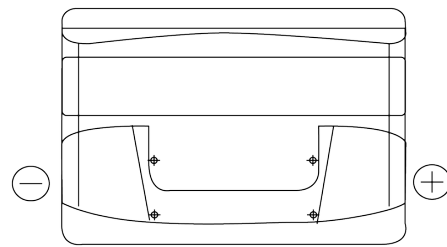

Product overview

Batteries for Cars

Technica TB712

Part number	TB712
Technology	Flooded
EAN/GTIN	3661024054645
Voltage	12 V
Capacity	71 Ah
CCA	670 A
Length	278 mm
Width	175 mm
Height	175 mm
Box size	LB3
Polarity	ETN 0
Terminal Type	EN taper post
Hold Down	B13
Weights (subject of variation)	15.30 kg

Polarity

Terminal Type

Positive Terminal

Negative Terminal

Hold Down

Design, features and specifications are subject to change without notice. We disclaim any representation or warranty, express or implied, concerning the data or recommendations, and in no event shall be liable for any loss or damage claimed to have arisen as a result. Some products may not be available in your local market.