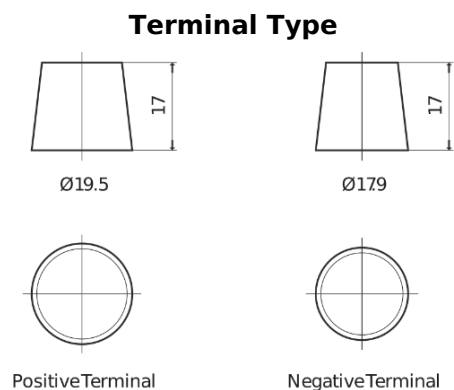

**Product overview**

Batteries for Trucks, Buses, Construction, Agriculture

**StartPRO TG2254**

Part number	TG2254
Technology	Flooded
EAN/GTIN	3661024057448
Voltage	12 V
Capacity	225.0 Ah
CCA	1200 A
Length	518 mm
Width	274 mm
Height	240 mm
Box size	D06
Polarity	ETN 4
Terminal Type	EN taper post
Hold Down	B0
Weights (subject of variation)	54.90 kg