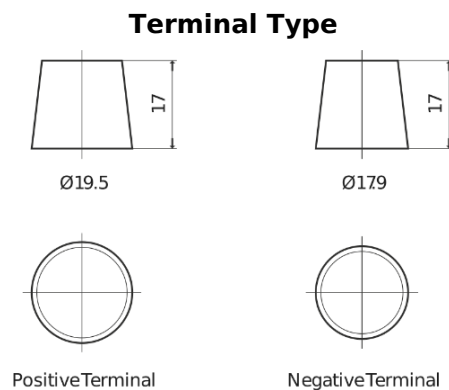

**Product overview**

Batteries for Trucks, Buses, Construction, Agriculture

**StartPRO TG1806**

Part number	TG1806
Technology	Flooded
EAN/GTIN	3661024055505
Voltage	12 V
Capacity	180.0 Ah
CCA	1000 A
Length	510 mm
Width	218 mm
Height	225 mm
Box size	D09
Polarity	ETN 4
Terminal Type	EN taper post
Hold Down	B3
Weights (subject of variation)	43.00 kg