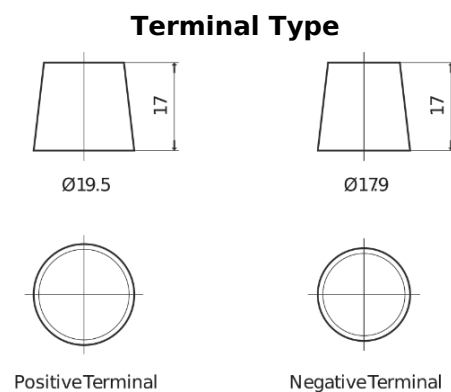

Product overview

Batteries for Trucks, Buses, Construction, Agriculture

StartPRO TG1806

Part number	TG1806
Technology	Flooded
EAN/GTIN	3661024055505
Voltage	12 V
Capacity	180.0 Ah
CCA	1000 A
Length	510 mm
Width	218 mm
Height	225 mm
Box size	D09
Polarity	ETN 4
Terminal Type	EN taper post
Hold Down	B3
Weights (subject of variation)	43.00 kg