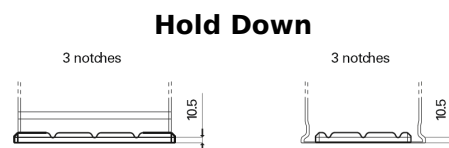

**Product overview**

Batteries for Trucks, Buses, Construction, Agriculture

**StartPRO TG1806**

Part number	TG1806
Technology	Flooded
EAN/GTIN	3661024055505
Voltage	12 V
Capacity	180.0 Ah
CCA	1000 A
Length	510 mm
Width	218 mm
Height	225 mm
Box size	D09
Polarity	ETN 4
Terminal Type	EN taper post
Hold Down	B3
Weights (subject of variation)	43.00 kg