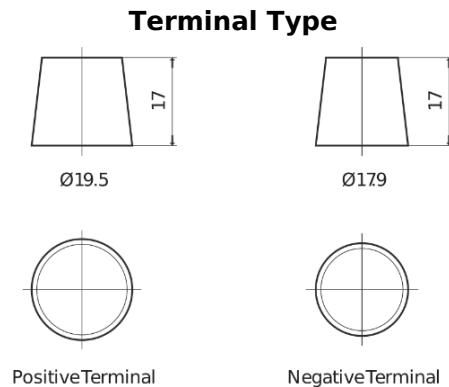

Product overview

Batteries for Trucks, Buses, Construction, Agriculture

StartPRO TG1406

Part number	TG1406
Technology	Flooded
EAN/GTIN	3661024055499
Voltage	12 V
Capacity	140.0 Ah
CCA	800 A
Length	510 mm
Width	175 mm
Height	225 mm
Box size	D08
Polarity	ETN 4
Terminal Type	EN taper post
Hold Down	B3
Weights (subject of variation)	33.50 kg