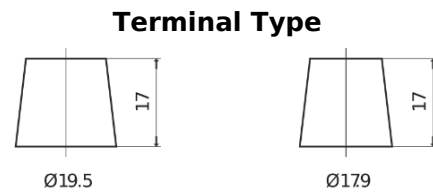

Product overview

Batteries for Trucks, Buses, Construction, Agriculture

StartPRO TG1403

Part number	TG1403
Technology	Flooded
EAN/GTIN	3661024055420
Voltage	12 V
Capacity	140.0 Ah
CCA	800 A
Length	513 mm
Width	189 mm
Height	223 mm
Box size	D04
Polarity	ETN 3
Terminal Type	EN taper post
Hold Down	B0
Weights (subject of variation)	34.10 kg