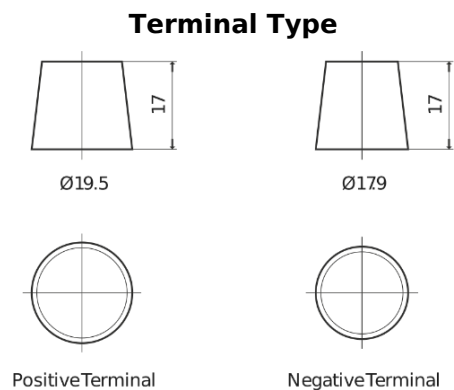

Product overview

Batteries for Trucks, Buses, Construction, Agriculture

StartPRO TG1402

Part number	TG1402
Technology	Flooded
EAN/GTIN	3661024055345
Voltage	12 V
Capacity	140.0 Ah
CCA	900 A
Length	508 mm
Width	175 mm
Height	205 mm
Box size	ATM
Polarity	ETN 0
Terminal Type	EN taper post
Hold Down	B1
Weights (subject of variation)	33.80 kg