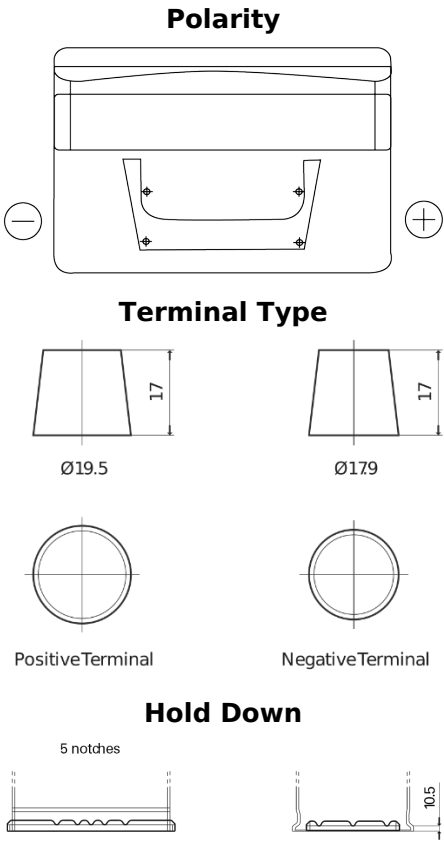

Product overview

Batteries for Cars

Standard FC652

Part number	FC652
Technology	Flooded
EAN/GTIN	3661024044868
Voltage	12 V
Capacity	65 Ah
CCA	540 A
Length	278 mm
Width	175 mm
Height	175 mm
Box size	LB3
Polarity	ETN 0
Terminal Type	EN taper post
Hold Down	B13
Weights (subject of variation)	14.50 kg