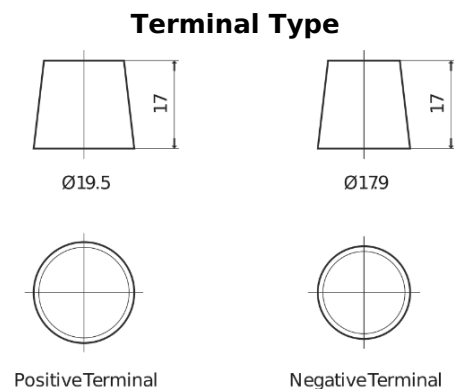

**Product overview**

Batteries for Trucks, Buses, Construction, Agriculture

**StartPRO TG1353**

Part number	TG1353
Technology	Flooded
EAN/GTIN	3661024055543
Voltage	12 V
Capacity	135.0 Ah
CCA	1000 A
Length	514 mm
Width	218 mm
Height	210 mm
Box size	DB9
Polarity	ETN 3
Terminal Type	EN taper post
Hold Down	B0
Weights (subject of variation)	39.80 kg