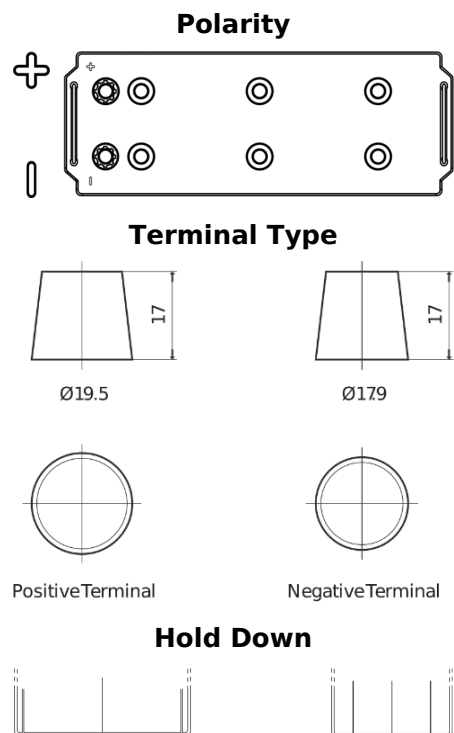

**Product overview**

Batteries for Trucks, Buses, Construction, Agriculture

**StartPRO TG1203**

Part number	TG1203
Technology	Flooded
EAN/GTIN	3661024056816
Voltage	12 V
Capacity	120.0 Ah
CCA	680 A
Length	513 mm
Width	189 mm
Height	223 mm
Box size	D04
Polarity	ETN 3
Terminal Type	EN taper post
Hold Down	B0
Weights (subject of variation)	32.50 kg