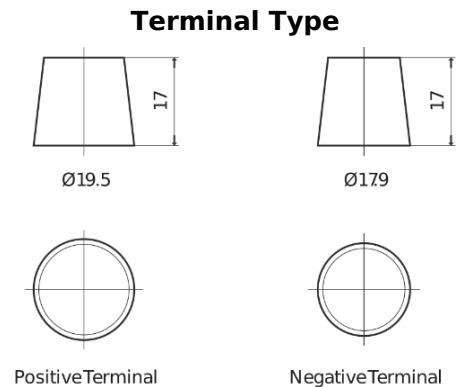

**Product overview**

Batteries for Trucks, Buses, Construction, Agriculture

**StartPRO TG1101**

Part number	TG1101
Technology	Flooded
EAN/GTIN	3661024055383
Voltage	12 V
Capacity	110.0 Ah
CCA	750 A
Length	349 mm
Width	175 mm
Height	235 mm
Box size	D02
Polarity	ETN 1
Terminal Type	EN taper post
Hold Down	B0
Weights (subject of variation)	25.40 kg