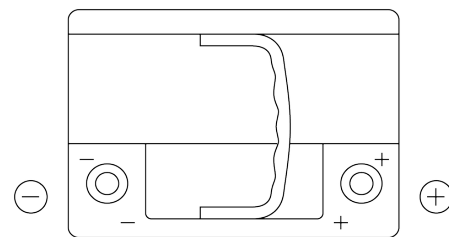

**Product overview**

Batteries for Cars

**Premium EA612**

Part number	EA612
Technology	Flooded
EAN/GTIN	3661024034272
Voltage	12 V
Capacity	61 Ah
CCA	600 A
Length	242 mm
Width	175 mm
Height	175 mm
Box size	LB2
Polarity	ETN 0
Terminal Type	EN taper post
Hold Down	B13
Weights (subject of variation)	14.00 kg

**Polarity**

**Terminal Type**

Positive Terminal

Negative Terminal

**Hold Down**

Design, features and specifications are subject to change without notice. We disclaim any representation or warranty, express or implied, concerning the data or recommendations, and in no event shall be liable for any loss or damage claimed to have arisen as a result. Some products may not be available in your local market.