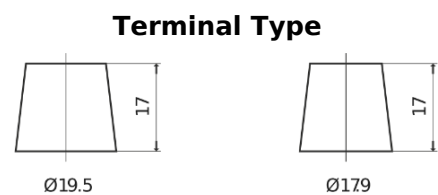

Product overview

Batteries for Trucks, Buses, Construction, Agriculture

PowerPRO TF2353

Part number	TF2353
Technology	Flooded
EAN/GTIN	3661024055321
Voltage	12 V
Capacity	235.0 Ah
CCA	1300 A
Length	518 mm
Width	274 mm
Height	240 mm
Box size	D06
Polarity	ETN 3
Terminal Type	EN taper post
Hold Down	B0
Weights (subject of variation)	56.30 kg