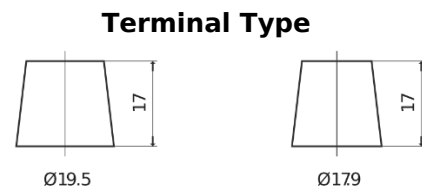

**Product overview**

Batteries for Trucks, Buses, Construction, Agriculture

**PowerPRO TF2353**

Part number	TF2353
Technology	Flooded
EAN/GTIN	3661024055321
Voltage	12 V
Capacity	235.0 Ah
CCA	1300 A
Length	518 mm
Width	274 mm
Height	240 mm
Box size	D06
Polarity	ETN 3
Terminal Type	EN taper post
Hold Down	B0
Weights (subject of variation)	56.30 kg