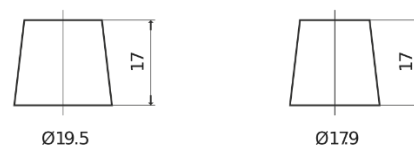

Terminal Type