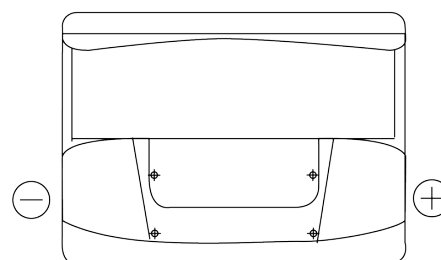

Product overview

Batteries for Cars

Technica TB602

Part number	TB602
Technology	Flooded
EAN/GTIN	3661024054638
Voltage	12 V
Capacity	60 Ah
CCA	540 A
Length	242 mm
Width	175 mm
Height	175 mm
Box size	LB2
Polarity	ETN 0
Terminal Type	EN taper post
Hold Down	B13
Weights (subject of variation)	12.90 kg

Polarity

Terminal Type

Positive Terminal

Negative Terminal

Hold Down

Design, features and specifications are subject to change without notice. We disclaim any representation or warranty, express or implied, concerning the data or recommendations, and in no event shall be liable for any loss or damage claimed to have arisen as a result. Some products may not be available in your local market.