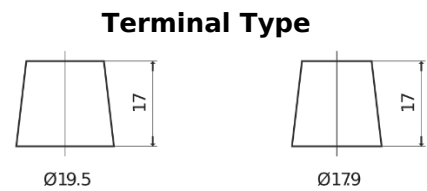

Product overview

Batteries for Trucks, Buses, Construction, Agriculture

PowerPRO TF1453

Part number	TF1453
Technology	Flooded
EAN/GTIN	3661024055307
Voltage	12 V
Capacity	145.0 Ah
CCA	900 A
Length	513 mm
Width	189 mm
Height	223 mm
Box size	D04
Polarity	ETN 3
Terminal Type	EN taper post
Hold Down	B0
Weights (subject of variation)	35.90 kg