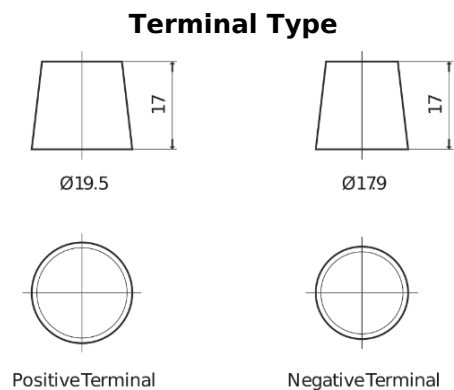

Product overview

Batteries for Trucks, Buses, Construction, Agriculture

PowerPRO TF1251

Part number	TF1251
Technology	Flooded
EAN/GTIN	3661024057684
Voltage	12 V
Capacity	125.0 Ah
CCA	850 A
Length	349 mm
Width	175 mm
Height	285 mm
Box size	D03
Polarity	ETN 1
Terminal Type	EN taper post
Hold Down	B0
Weights (subject of variation)	31.00 kg