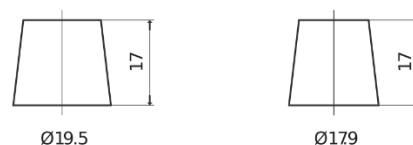

**Product overview**

Batteries for Cars

**Power DB602**

Part number	DB602
Technology	Flooded
EAN/GTIN	3661024024631
Voltage	12 V
Capacity	60 Ah
CCA	540 A
Length	242 mm
Width	175 mm
Height	175 mm
Box size	LB2
Polarity	ETN 0
Terminal Type	EN taper post
Hold Down	B13
Weights (subject of variation)	12.90 kg

**Polarity**

**Terminal Type**

Positive Terminal

Negative Terminal

**Hold Down**

Design, features and specifications are subject to change without notice. We disclaim any representation or warranty, express or implied, concerning the data or recommendations, and in no event shall be liable for any loss or damage claimed to have arisen as a result. Some products may not be available in your local market.