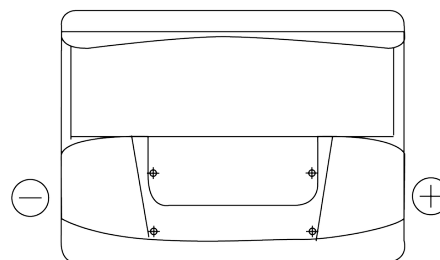

**Product overview**

Batteries for Cars

**Power DB602**

Part number	DB602
Technology	Flooded
EAN/GTIN	3661024024631
Voltage	12 V
Capacity	60 Ah
CCA	540 A
Length	242 mm
Width	175 mm
Height	175 mm
Box size	LB2
Polarity	ETN 0
Terminal Type	EN taper post
Hold Down	B13
Weights (subject of variation)	12.90 kg

**Polarity**

**Terminal Type**

Positive Terminal

Negative Terminal

**Hold Down**

Design, features and specifications are subject to change without notice. We disclaim any representation or warranty, express or implied, concerning the data or recommendations, and in no event shall be liable for any loss or damage claimed to have arisen as a result. Some products may not be available in your local market.