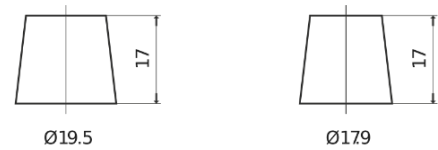

**Product overview**

Batteries for Trucks, Buses, Construction, Agriculture

**PowerPRO TF1202**

Part number	TF1202
Technology	Flooded
EAN/GTIN	3661024055277
Voltage	12 V
Capacity	120.0 Ah
CCA	870 A
Length	349 mm
Width	175 mm
Height	235 mm
Box size	D02
Polarity	ETN 0
Terminal Type	EN taper post
Hold Down	B1
Weights (subject of variation)	27.50 kg

**Polarity**

**Terminal Type**

Positive Terminal

Negative Terminal

**Hold Down**

Design, features and specifications are subject to change without notice. We disclaim any representation or warranty, express or implied, concerning the data or recommendations, and in no event shall be liable for any loss or damage claimed to have arisen as a result. Some products may not be available in your local market.