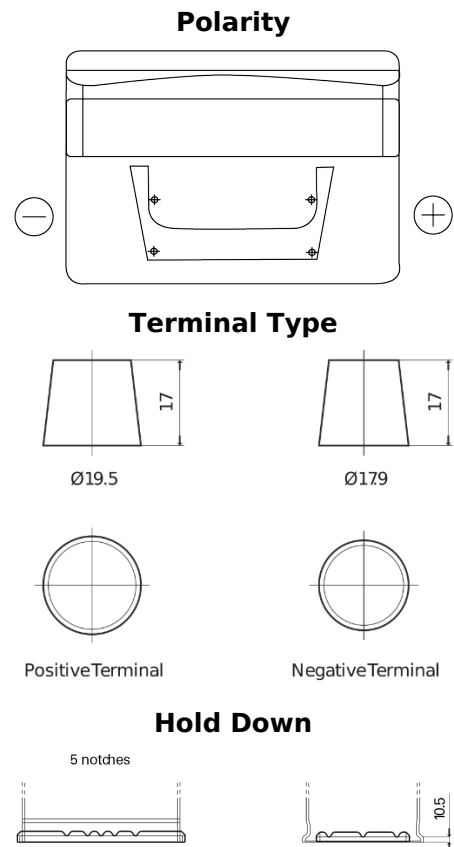

**Product overview**

Batteries for Cars

**Standard FC542**

Part number	FC542
Technology	Flooded
EAN/GTIN	3661024044851
Voltage	12 V
Capacity	54 Ah
CCA	500 A
Length	242 mm
Width	175 mm
Height	175 mm
Box size	LB2
Polarity	ETN 0
Terminal Type	EN taper post
Hold Down	B13
Weights (subject of variation)	12.90 kg