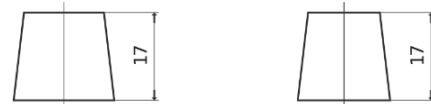

**Product overview**

Batteries for Trucks, Buses, Construction, Agriculture

**Endurance+PRO Gel TD851T**

Part number	TD851T
Technology	GEL
EAN/GTIN	3661024057615
Voltage	12 V
Capacity	85.0 Ah
CCA	350 A
Length	349 mm
Width	175 mm
Height	235 mm
Box size	D02
Polarity	ETN 1
Terminal Type	EN taper post
Hold Down	B0
Weights (subject of variation)	29.50 kg

**Polarity**

**Terminal Type**

Ø19.5

Ø179

Positive Terminal

Negative Terminal

**Hold Down**

Design, features and specifications are subject to change without notice. We disclaim any representation or warranty, express or implied, concerning the data or recommendations, and in no event shall be liable for any loss or damage claimed to have arisen as a result. Some products may not be available in your local market.