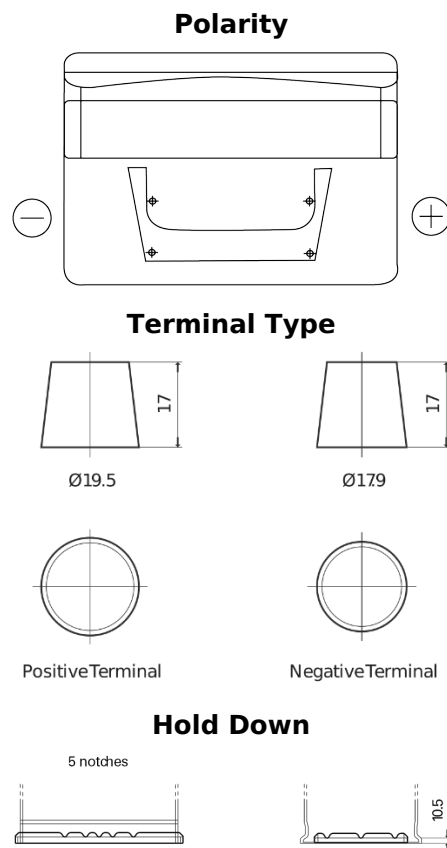

**Product overview**

Batteries for Cars

**Classic EC542**

Part number	EC542
Technology	Flooded
EAN/GTIN	3661024034852
Voltage	12 V
Capacity	54 Ah
CCA	500 A
Length	242 mm
Width	175 mm
Height	175 mm
Box size	LB2
Polarity	ETN 0
Terminal Type	EN taper post
Hold Down	B13
Weights (subject of variation)	12.90 kg