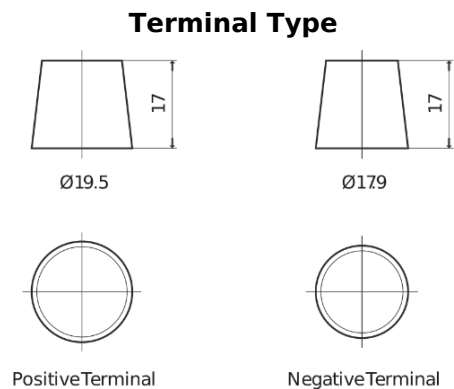

**Product overview**

Batteries for Trucks, Buses, Construction, Agriculture

**Endurance+PRO Gel TD2103T**

Part number	TD2103T
Technology	GEL
EAN/GTIN	3661024057462
Voltage	12 V
Capacity	210.0 Ah
CCA	800 A
Length	518 mm
Width	274 mm
Height	240 mm
Box size	D06
Polarity	ETN 3
Terminal Type	EN taper post
Hold Down	B0
Weights (subject of variation)	66.00 kg