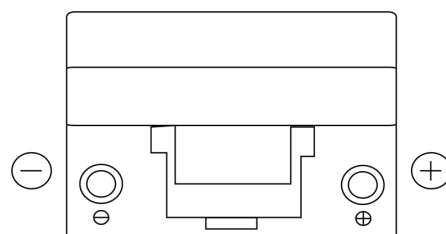

**Product overview**

Batteries for Cars

**Standard TC904**

Part number	TC904
Technology	Flooded
EAN/GTIN	3661024054751
Voltage	12 V
Capacity	90.0 Ah
CCA	680 A
Length	306 mm
Width	173 mm
Height	222 mm
Box size	D31
Polarity	ETN 0
Terminal Type	EN taper post
Hold Down	Korean B1
Weights (subject of variation)	19.90 kg

**Polarity**

**Terminal Type**

Positive Terminal

Negative Terminal

**Hold Down**

Design, features and specifications are subject to change without notice. We disclaim any representation or warranty, express or implied, concerning the data or recommendations, and in no event shall be liable for any loss or damage claimed to have arisen as a result. Some products may not be available in your local market.