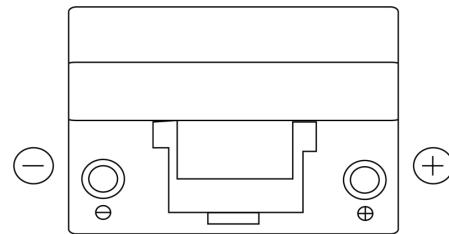

Product overview

Batteries for Cars

Standard TC904

Part number	TC904
Technology	Flooded
EAN/GTIN	3661024054751
Voltage	12 V
Capacity	90.0 Ah
CCA	680 A
Length	306 mm
Width	173 mm
Height	222 mm
Box size	D31
Polarity	ETN 0
Terminal Type	EN taper post
Hold Down	Korean B1
Weights (subject of variation)	19.90 kg

Polarity

Terminal Type

Positive Terminal

Negative Terminal

Hold Down

Design, features and specifications are subject to change without notice. We disclaim any representation or warranty, express or implied, concerning the data or recommendations, and in no event shall be liable for any loss or damage claimed to have arisen as a result. Some products may not be available in your local market.