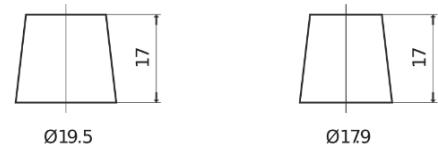

Terminal Type

Positive Terminal

Negative Terminal