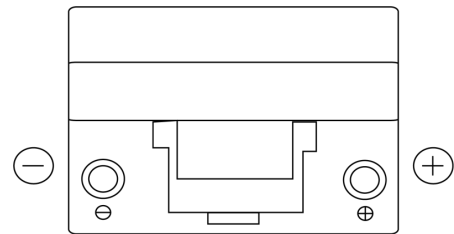

**Product overview**

Batteries for Cars

**Standard TC904**

Part number	TC904
Technology	Flooded
EAN/GTIN	3661024054751
Voltage	12 V
Capacity	90.0 Ah
CCA	680 A
Length	306 mm
Width	173 mm
Height	222 mm
Box size	D31
Polarity	ETN 0
Terminal Type	EN taper post
Hold Down	Korean B1
Weights (subject of variation)	19.90 kg

**Polarity**

**Terminal Type**

**Hold Down**

Design, features and specifications are subject to change without notice. We disclaim any representation or warranty, express or implied, concerning the data or recommendations, and in no event shall be liable for any loss or damage claimed to have arisen as a result. Some products may not be available in your local market.