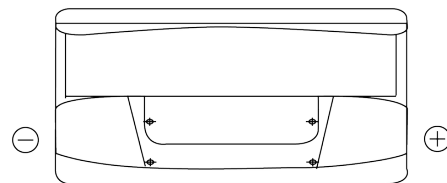

**Product overview**

Batteries for Cars

**Standard TC900**

|                                |               |
|--------------------------------|---------------|
| Part number                    | TC900         |
| Technology                     | Flooded       |
| EAN/GTIN                       | 3661024054836 |
| Voltage                        | 12 V          |
| Capacity                       | 90.0 Ah       |
| CCA                            | 720 A         |
| Length                         | 353 mm        |
| Width                          | 175 mm        |
| Height                         | 190 mm        |
| Box size                       | L05           |
| Polarity                       | ETN 0         |
| Terminal Type                  | EN taper post |
| Hold Down                      | B13           |
| Weights (subject of variation) | 20.50 kg      |

**Polarity**

**Terminal Type**

Positive Terminal

Negative Terminal

**Hold Down**

Design, features and specifications are subject to change without notice. We disclaim any representation or warranty, express or implied, concerning the data or recommendations, and in no event shall be liable for any loss or damage claimed to have arisen as a result. Some products may not be available in your local market.