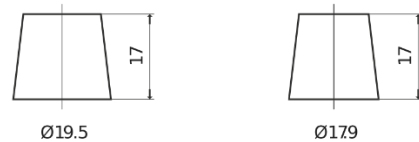

**Product overview**

Batteries for Cars

**Standard TC900**

|                                |               |
|--------------------------------|---------------|
| Part number                    | TC900         |
| Technology                     | Flooded       |
| EAN/GTIN                       | 3661024054836 |
| Voltage                        | 12 V          |
| Capacity                       | 90.0 Ah       |
| CCA                            | 720 A         |
| Length                         | 353 mm        |
| Width                          | 175 mm        |
| Height                         | 190 mm        |
| Box size                       | L05           |
| Polarity                       | ETN 0         |
| Terminal Type                  | EN taper post |
| Hold Down                      | B13           |
| Weights (subject of variation) | 20.50 kg      |

**Polarity**

**Terminal Type**

Positive Terminal

Negative Terminal

**Hold Down**

Design, features and specifications are subject to change without notice. We disclaim any representation or warranty, express or implied, concerning the data or recommendations, and in no event shall be liable for any loss or damage claimed to have arisen as a result. Some products may not be available in your local market.