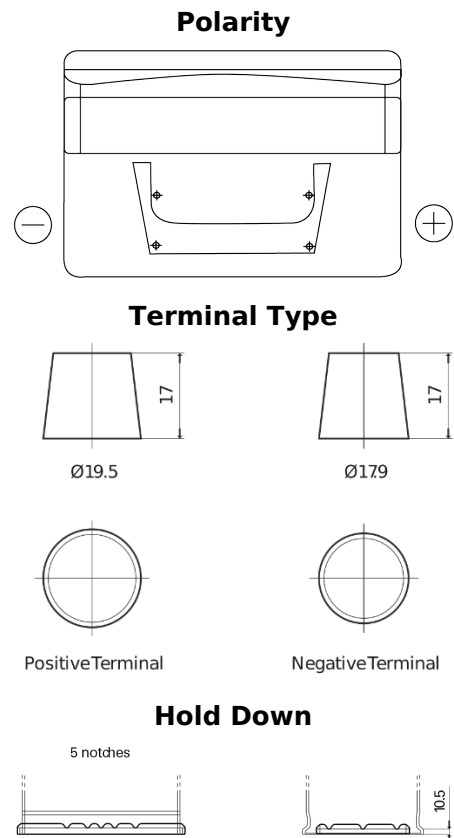

Product overview

Batteries for Cars

Standard TC652

Part number	TC652
Technology	Flooded
EAN/GTIN	3661024054867
Voltage	12 V
Capacity	65.0 Ah
CCA	540 A
Length	278 mm
Width	175 mm
Height	175 mm
Box size	LB3
Polarity	ETN 0
Terminal Type	EN taper post
Hold Down	B13
Weights (subject of variation)	14.50 kg