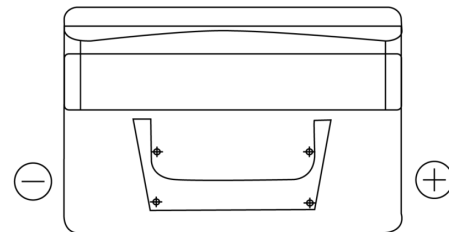

Product overview

Batteries for Cars

Standard TC652

Part number	TC652
Technology	Flooded
EAN/GTIN	3661024054867
Voltage	12 V
Capacity	65.0 Ah
CCA	540 A
Length	278 mm
Width	175 mm
Height	175 mm
Box size	LB3
Polarity	ETN 0
Terminal Type	EN taper post
Hold Down	B13
Weights (subject of variation)	14.50 kg

Polarity

Terminal Type

Hold Down

Design, features and specifications are subject to change without notice. We disclaim any representation or warranty, express or implied, concerning the data or recommendations, and in no event shall be liable for any loss or damage claimed to have arisen as a result. Some products may not be available in your local market.