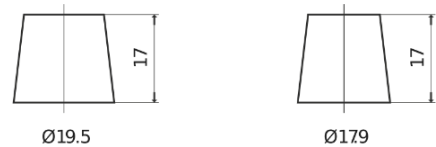

**Product overview**

Batteries for Cars

**Standard TC652**

Part number	TC652
Technology	Flooded
EAN/GTIN	3661024054867
Voltage	12 V
Capacity	65.0 Ah
CCA	540 A
Length	278 mm
Width	175 mm
Height	175 mm
Box size	LB3
Polarity	ETN 0
Terminal Type	EN taper post
Hold Down	B13
Weights (subject of variation)	14.50 kg

**Polarity**

**Terminal Type**

Positive Terminal

Negative Terminal

**Hold Down**

Design, features and specifications are subject to change without notice. We disclaim any representation or warranty, express or implied, concerning the data or recommendations, and in no event shall be liable for any loss or damage claimed to have arisen as a result. Some products may not be available in your local market.