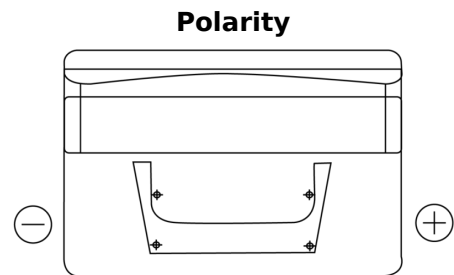

Product overview

Batteries for Cars

Standard TC652

Part number	TC652
Technology	Flooded
EAN/GTIN	3661024054867
Voltage	12 V
Capacity	65.0 Ah
CCA	540 A
Length	278 mm
Width	175 mm
Height	175 mm
Box size	LB3
Polarity	ETN 0
Terminal Type	EN taper post
Hold Down	B13
Weights (subject of variation)	14.50 kg