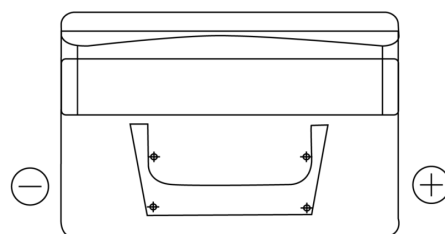

Product overview

Batteries for Cars

Standard TC652

Part number	TC652
Technology	Flooded
EAN/GTIN	3661024054867
Voltage	12 V
Capacity	65.0 Ah
CCA	540 A
Length	278 mm
Width	175 mm
Height	175 mm
Box size	LB3
Polarity	ETN 0
Terminal Type	EN taper post
Hold Down	B13
Weights (subject of variation)	14.50 kg

Polarity

Terminal Type

Positive Terminal

Negative Terminal

Hold Down

Design, features and specifications are subject to change without notice. We disclaim any representation or warranty, express or implied, concerning the data or recommendations, and in no event shall be liable for any loss or damage claimed to have arisen as a result. Some products may not be available in your local market.