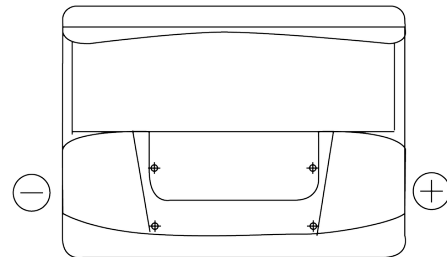

Product overview

Batteries for Cars

Standard TC550

Part number	TC550
Technology	Flooded
EAN/GTIN	3661024054805
Voltage	12 V
Capacity	55.0 Ah
CCA	460 A
Length	242 mm
Width	175 mm
Height	190 mm
Box size	L02
Polarity	ETN 0
Terminal Type	EN taper post
Hold Down	B13
Weights (subject of variation)	13.50 kg

Polarity

Terminal Type

Positive Terminal

Negative Terminal

Hold Down

Design, features and specifications are subject to change without notice. We disclaim any representation or warranty, express or implied, concerning the data or recommendations, and in no event shall be liable for any loss or damage claimed to have arisen as a result. Some products may not be available in your local market.